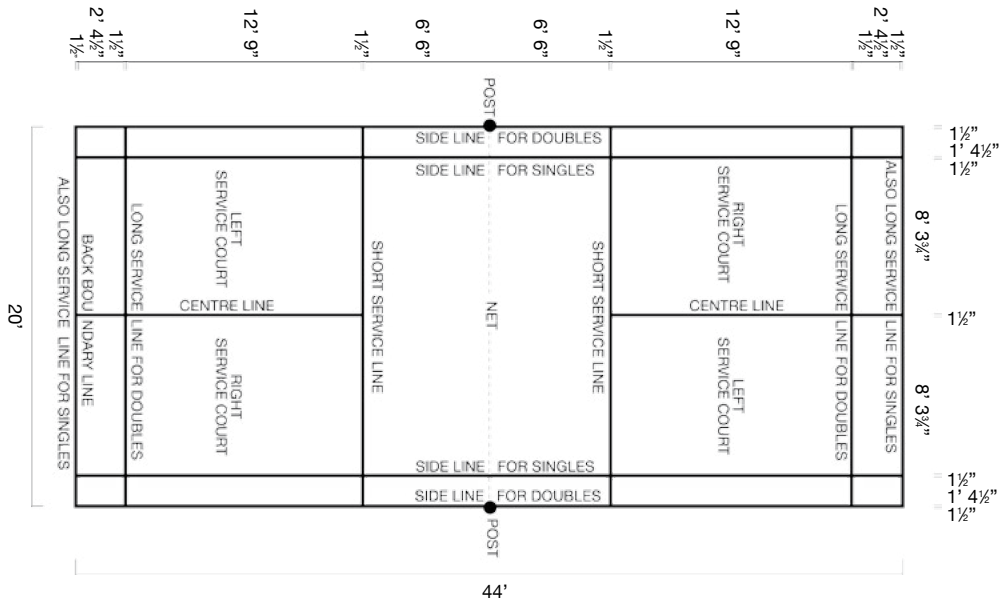

BADMINTON

Note: Net height is 5 feet in the middle and 5 feet 1 inch at each end. Court can be used for both singles and doubles play. Dimensions determined by the Badminton World Federation.

(Diagram courtesy of USA Badminton.)