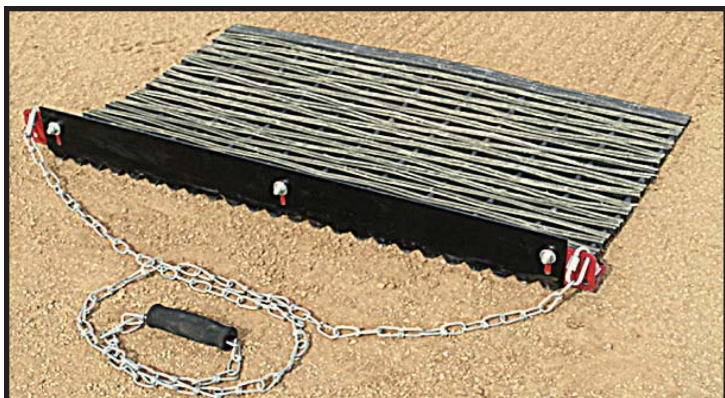

Newstripe's Field Maintenance Equipment

Drag King™

Basic model has a 48" width with reversible harrow/planing blade and debris basket. Optional scarifier allows for cuts up to 1" depth.

Drag Lite™

Industrial rubber mat won't rust or kink. Heavy lead bar cuts or smooths. Available in 3' or 6' widths.

Nail Drags™

3' and 5' widths break up compacted soil for improved drainage. Includes wheel kit that allows for depth adjustment and easy transportation.

Drag Lite™

NewLiner™ Dry Line Markers

Both Heavy Duty and Standard models feature galvanized steel containers, handle mounted controls for 2" or 4" wide lines with 1/2" axles. Pneumatic tires and "sight window" on Heavy Duty models.

See our full line of infield groomer's and field maintenance products

at www.newstripe.com

And use our shopping cart to conveniently order on line.

Newstripe, Inc. offers a complete line of field painting machines, infield groomers, groomers, drags and stencils.

Visit our web site at www.newstripe.com or call toll free **1-800-624-6706**