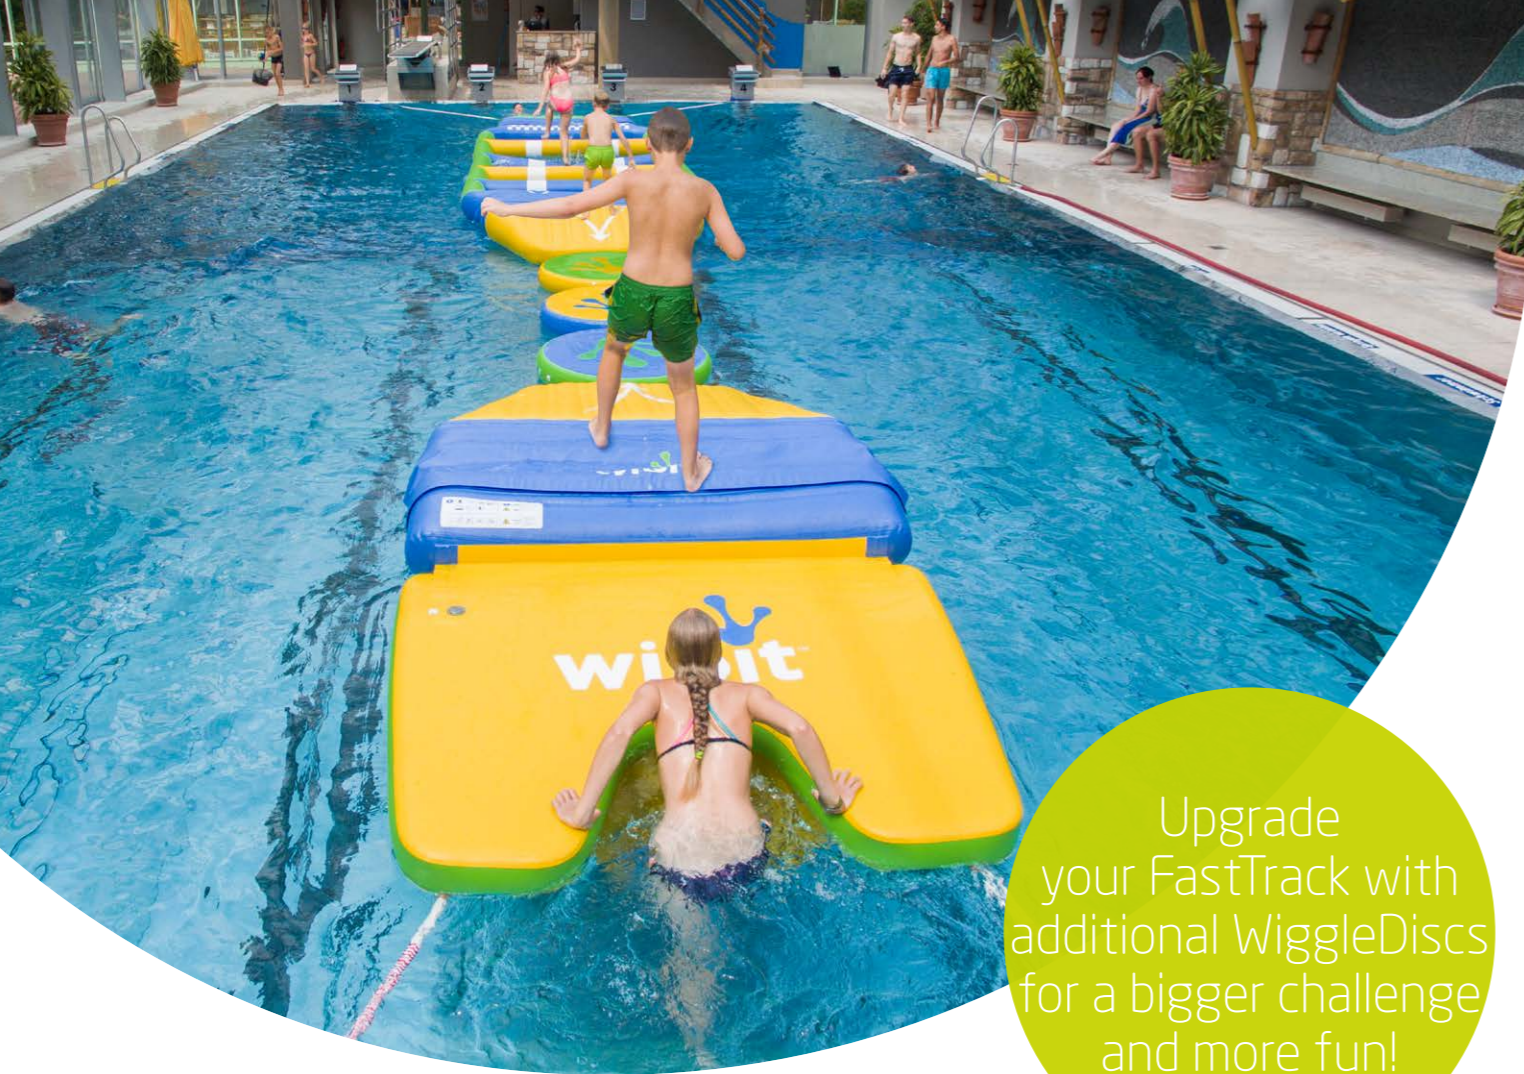

Upgrade your FastTrack with additional WiggleDiscs for a bigger challenge and more fun!

FastTrack

No	$	min. water depth	dimensions l x w x h	user capacity	includes
31044 94-883	$8,235	3'-11" 1,2 m	50'-10" x 8'-2" x 1' 15,5 x 2,5 x 0,3 m	8	Bungees Accessories kit (AK)
31045 94-881	$9,720	3'-11" 1,2 m	60'-8" x 8'-2" x 1' 18,5 x 2,5 x 0,3 m	10	Bungees Accessories kit (AK)

WiggleTrack

No	$	min. water depth	dimensions l x w x h	user capacity	includes
31039 94-940	$7,770	3'-11" 1,2 m	41' x 6'-7" x 1' 12,5 x 2 x 0,3 m	9	Bungees Accessories kit (AK)