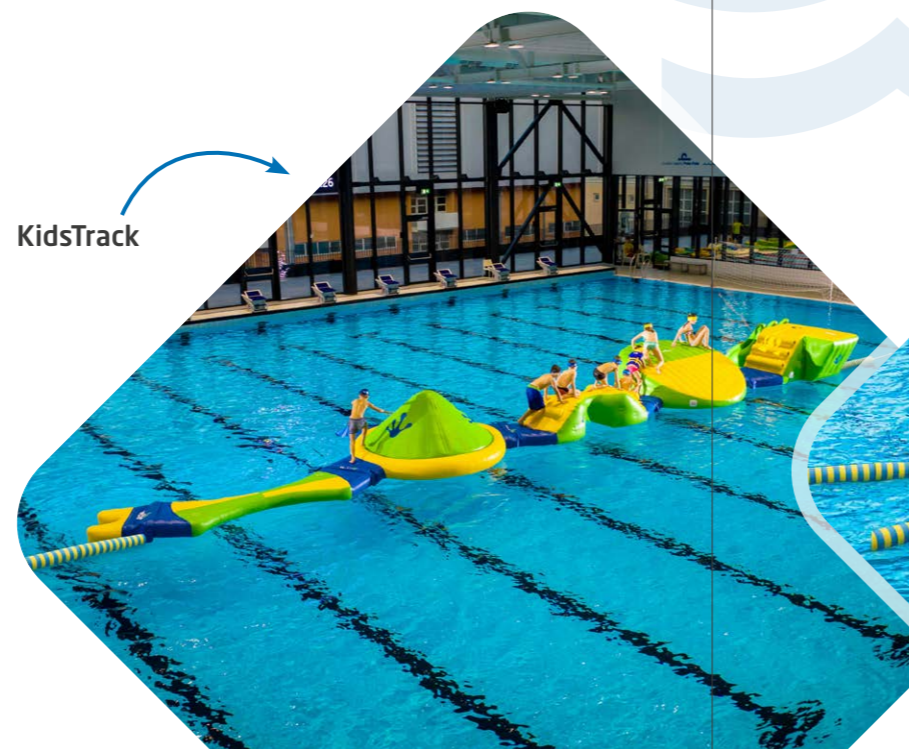

As easy as it can be. Our kids products and combinations are the ultimate fun for everyone.

Events/Animation

Let the games begin!

Bring the thrill and challenge of organized water sports to your Kids combination. The Wibit Kids products are perfect for individual occasions, like school classes, swim clubs or birthday parties. From track races to balancing competitions, there is fun for everyone. The kids will love it!

KidsRun: Designed to fit in a small budget and pool size, the KidsRun will add excitement and fun to your pool.

KidsTrack: This is the ultimate kids track for all standard size pools with lower water depth. A diverse obstacle course for every child.

KidsCourse: The KidsCourse is perfectly suitable for larger pools with shallow water depth. It is your best choice to entertain a high number of kids at the same time.

KidsRun: 7 kids

KidsTrack: 18 kids

KidsCourse: 20-25 kids

Easy anchoring

All Wibit Kids pool combinations can be easily anchored using Wibit pool booms. This will ensure maximum safety.

KidsRun

KidsTrack

KidsCourse

Pool Package

With Wibit there are no questions left to answer!