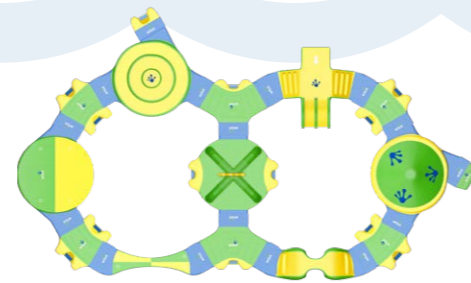

KidsCourse

No	$	min. water depth	dimensions l x w x h	user capacity	includes
Wibit / Recreonics item no.	price	min. water depth	dimensions l x w x h	user capacity	includes
31048 95-814	$ 33,825	4'-5" 1,35 m	52'-6" x 31'-2" x 12'-2" 16 x 9,5 x 3,7 m	20 - 25	1 x Accessories kit pool booms kids 1 x KidsScale