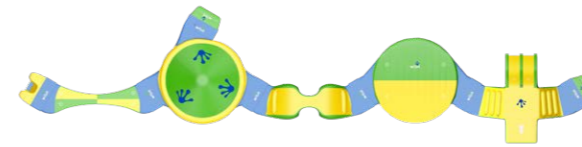

KidsTrack

No	$	min. water depth	dimensions l x w x h	user capacity	includes
Wibit / Recreonics item no.	price	min. water depth	dimensions l x w x h	user capacity	includes
31047 95-815	$ 17,260	4'-5" 1,35 m	60'-8" x 14'-9" x 3'-3" 18,5 x 4,5 x 1 m	18	1 x Accessories kit pool booms kids 1 x KidsScale