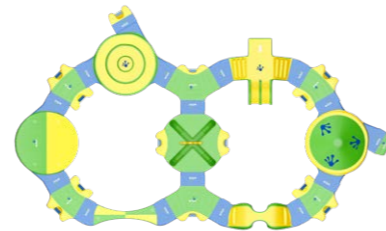

3 year
guarantee

Pool Combinations

Our kids pool combinations will fit perfectly to your individual pool.

The kids products are made for any type of pool and allow the usage even in small pools with lower water depth starting at 1,20 m / 47 inch.

KidsRun: Designed to fit in a small budget and pool size, the KidsRun will add excitement and fun to your pool.

KidsTrack: This is the ultimate kids track for all standard size pools with lower water depth. A diverse obstacle course for every child.

KidsCourse: The KidsCourse is perfectly suitable for larger pools with shallow water depth. It is your best choice to entertain a high number of kids at the same time.

KidsRun: 7 kids

KidsTrack: 18 kids