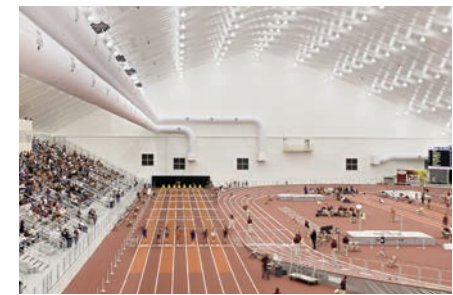

Athletic Facility - Track Facility

McFerrin Athletic Center College Station, TX

- Building Size: 296' x 390' with an interior peak over 95'
- 38' Interior sidewalls accommodate seating for 4,000 and includes: observation and filming platforms, a press box area, and an elevator system
- Fully insulated and air conditioned
- Accessories include sprinkler system and lightening protection
- Exterior fabric is 28oz Seaman Architectural FR-PVC fabric
- This facility has entertained both the Big - 12 and NCAA Indoor Championships
- Legacy completed the installation on time and on budget having successfully integrated schedules with multiple structural and service contractors