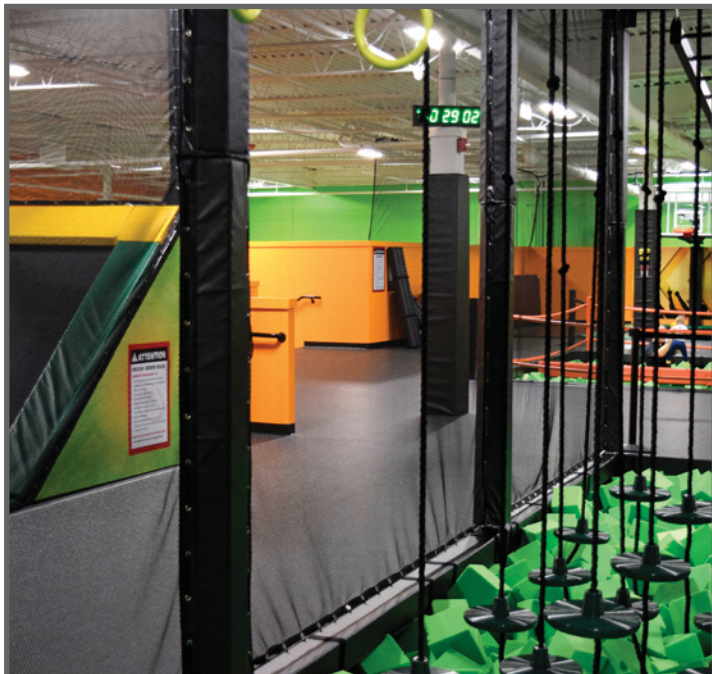

COMPLETE PROTECTION

Trampoline beds wear out and can tear through unexpectedly, endangering patrons. InCord provides netting designed to arrest a fall in as little as three feet and is a highly cost-effective solution for added safety.

Impact-absorbing netting from InCord is specifically designed and tested for trampoline safety. From under-bed to full court containment, our netting products are tested to comply with ASTM F2375-09 and ASTM F2970-15.

- Abrasion Resistant
- Custom Designed
- ASTM Compliant
- New or Retrofit Systems

BORDER OPTIONS

WEB BORDERS

2" polyester webbing shown on N820BK.

3" polypropylene webbing shown on N4203BK FR.

Grommets are available on netting with web borders.