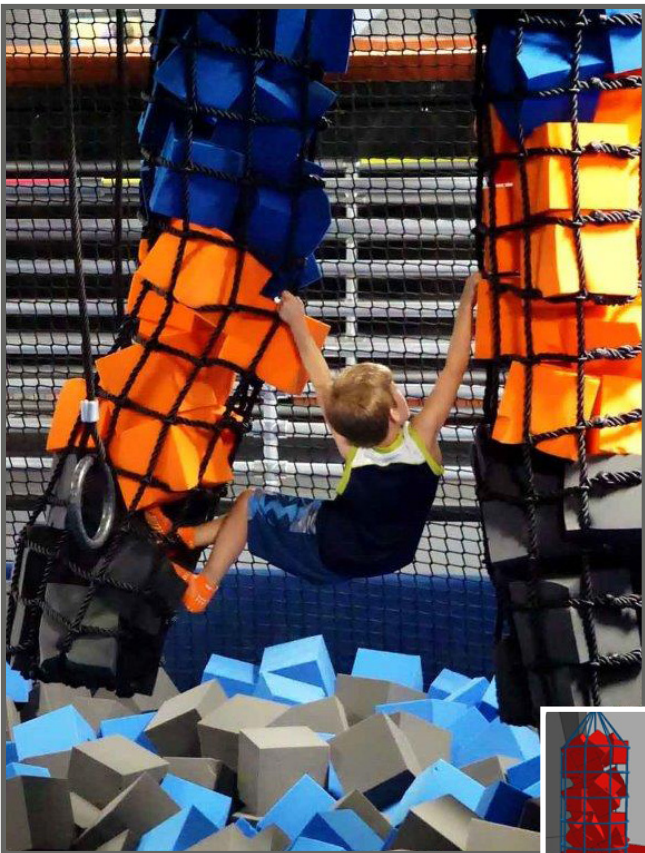

FULL COVERAGE
SYSTEMS

- No-Climb Barrier Nets
- Dividers & Enclosures
- Perimeter Protection
- Custom Cargo Climbing Nets
- Under-Bed Nets

Partner with our expert design team to develop a custom installation plan to include all the necessary components for your indoor sports facility. Install easily using our detailed instructions and drawings or let our team of netting experts do it for you.

CRAFTED IN THE USA

All of our Sports Division products are designed and built to your individual needs right here in the USA. Local craftsmanship means total quality control, fast turnaround and expert customer service for a hassle-free experience that can't be beat. InCord's network of Authorized Distributors help extend these services across North America.

Contact an InCord netting expert directly for detailed specs and to determine the best hardware and material for your project.