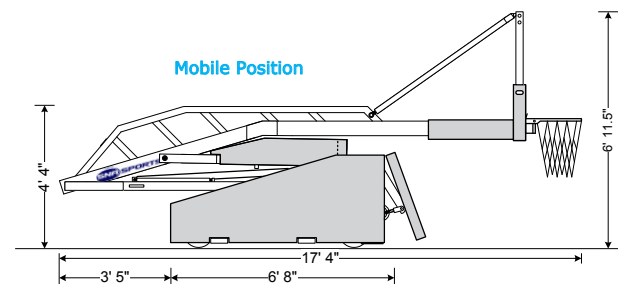

Model Number: **SNABBLG10A**

Space Requirements

Legacy 10 requires a minimum of 16' 9" for standard KISS model, or 13' 4" for manual KISS model, from the baseline to the nearest wall or obstruction. Storage dimensions are 6' 11.5" high, 6' 4" wide and 17' 4" long.