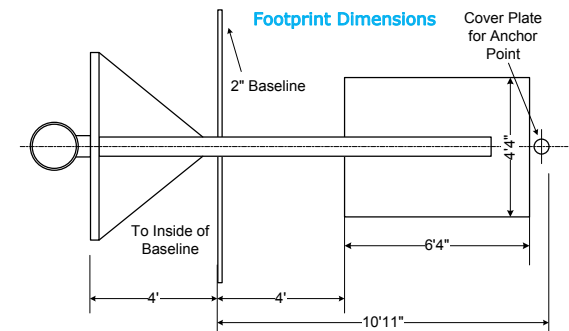

New Standard Features

- 8 foot clearance space from the backboard to the front of the padded base.
- Exclusive Kinematic Integrated Stabilizing System (KISS) for instantaneous setup and uniform weight distribution on the floor. A manual KISS is also available for facilities with limited space.
- "Dunk Proof" backboard with glass-free rim attachment and full-perimeter aluminum frame.
- Exclusive Pro-Action™ 180 multi-directional breakaway rim with adjustable positive locking mechanism. Complies with NCAA standards for rim elasticity and ball rebound.
- Heavy-duty power beam and support structure built with high-tensile-strength steel for exceptional rigidity, strength and durability.
- Streamlined profile gives fans seated behind the unit a clear view of the action.
- New larger, more powerful lift springs provide greater torque and support more weight on the power beam.
- New foot-operated quick release mechanism makes setup even easier.
- Front locator pins for precise placement and stability.
- Quick-Set™ Goal Height Adjustment allows easy height adjustment with goal in game position.
- Full 7 inches of padding in the upper front impact area. Padding available in 16 standard colors. Custom colors and full-color custom graphics also available.
- Double double 8" swivel casters in the front and new triple double 8" casters in the rear provide easier mobility.