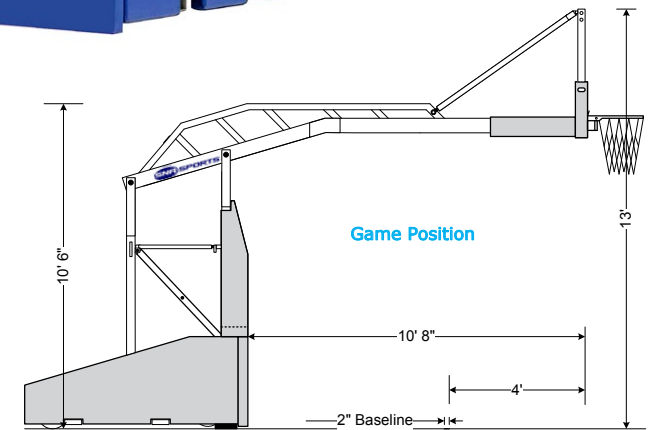

Model Number: **SNABBLG10A**

Space Requirements

Legacy 10 requires a minimum of 16' 9" for standard KISS model, or 13' 4" for manual KISS model, from the baseline to the nearest wall or obstruction. Storage dimensions are 6' 11.5" high, 6' 4" wide and 17' 4" long.