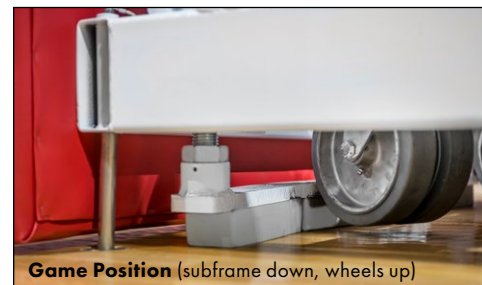

Mobile Position (subframe up, wheels down)

Game Position (subframe down, wheels up)