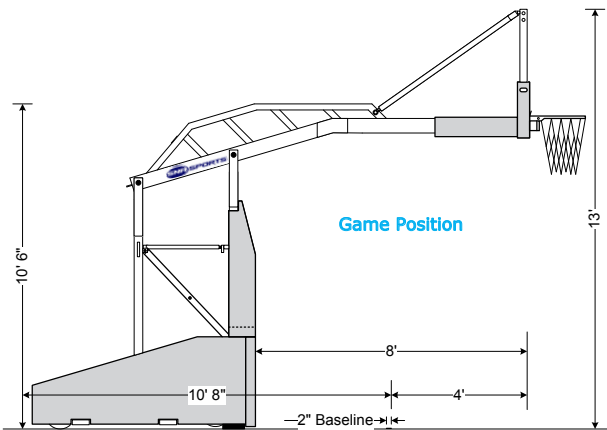

New Standard Features

- 8 foot clearance space from the backboard to the front of the padded base.
- Exclusive Kinematic Integrated Stabilizing System (KISS) for instantaneous setup and uniform weight distribution on the floor. A manual KISS is also available for facilities with limited space.
- "Dunk Proof" backboard with glass-free rim attachment and full-perimeter aluminum frame.
- Exclusive Pro-Action™ 180 multi-directional breakaway rim with adjustable positive locking mechanism. Complies with NCAA standards for rim elasticity and ball rebound.
- Heavy-duty power beam and support structure built with high-tensile-strength steel for exceptional rigidity, strength and durability.
- Streamlined profile gives fans seated behind the unit a clear view of the action.
- New larger, more powerful lift springs provide greater torque and support more weight on the power beam.
- New foot-operated quick release mechanism makes setup even easier.
- Front locator pins for precise placement and stability.
- Quick-Set™ Goal Height Adjustment allows easy height adjustment with goal in game position.
- Full 7 inches of padding in the upper front impact area. Padding available in 16 standard colors. Custom colors and full-color custom graphics also available.
- Double double 8" swivel casters in the front and new triple double 8" casters in the rear provide easier mobility.