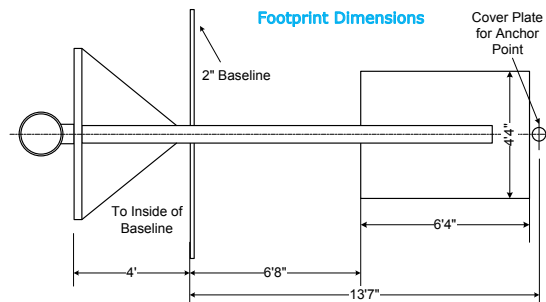

Model Number: **SNABBLG10A**

Space Requirements

Legacy 10 requires a minimum of 16' 9" for standard KISS model, or 13' 4" for manual KISS model, from the baseline to the nearest wall or obstruction. Storage dimensions are 6' 11.5" high, 6' 4" wide and 17' 4" long.