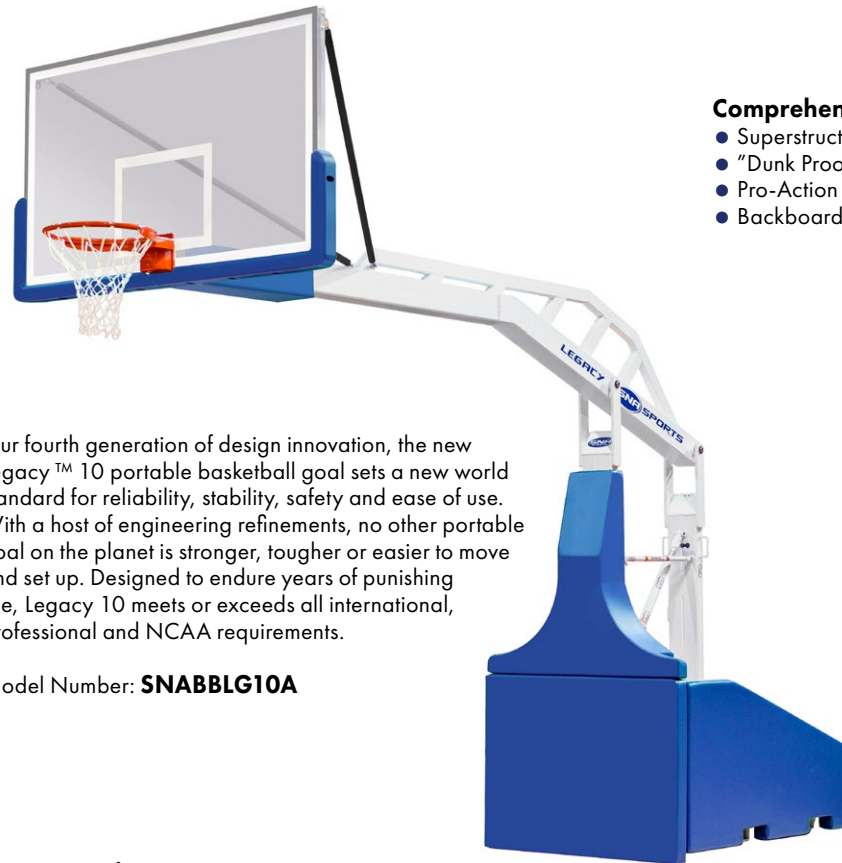

New Standard Features

- 10'8" clearance space from the backboard to the front of the padded base.
- Exclusive Kinematic Integrated Stabilizing System (KISS) for instantaneous setup and uniform weight distribution on the floor. A manual KISS is also available for facilities with limited space.
- "Dunk Proof" backboard with glass-free rim attachment and full-perimeter aluminum frame.
- Exclusive Pro-Action™ 180 multi-directional breakaway rim with adjustable positive locking mechanism. Complies with NCAA standards for rim elasticity and ball rebound.
- Heavy-duty power beam and support structure built with high-tensile strength steel for exceptional rigidity, strength and durability.
- Streamlined profile gives fans seated behind the unit a clear view of the action.
- New larger, more powerful lift springs provide greater torque and support more weight on the power beam.
- New foot-operated quick release mechanism makes setup even easier.
- Front locator pins for precise placement and stability.
- Quick-Set™ Goal Height Adjustment allows easy height adjustment with goal in game position.
- Full 7 inches of padding in the upper front impact area. Padding available in 16 standard colors. Custom colors and full-custom graphics also available.
- Double double 8" swivel casters in the front and new triple 8" casters in the rear provide easier mobility.

Comprehensive Warranty Package:

- Superstructure and KISS: 20-Year Limited Warranty
- "Dunk Proof" Backboard: Lifetime Limited Warranty
- Pro-Action 180 Rim: Three-Year Limited Warranty
- Backboard Padding: 10-Year Limited Warranty