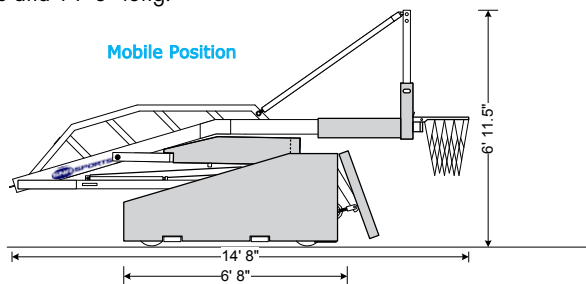

New Standard Features

- 8 foot clearance space from the backboard to the front of the padded base.
- Exclusive Kinematic Integrated Stabilizing System (KISS) for instantaneous setup and uniform weight distribution on the floor. A manual KISS is also available for facilities with limited space.
- "Dunk Proof" backboard with glass-free rim attachment and full-perimeter aluminum frame.
- Exclusive Pro-Action™ 180 multi-directional breakaway rim with adjustable positive locking mechanism. Complies with NCAA standards for rim elasticity and ball rebound.
- Heavy-duty power beam and support structure built with high-tensile-strength steel for exceptional rigidity, strength and durability.
- Streamlined profile gives fans seated behind the unit a clear view of the action.
- New larger, more powerful lift springs provide greater torque and support more weight on the power beam.
- New foot-operated quick release mechanism makes setup even easier.
- Front locator pins for precise placement and stability.
- Quick-Set™ Goal Height Adjustment allows easy height adjustment with goal in game position.
- Full 7 inches of padding in the upper front impact area. Padding available in 16 standard colors. Custom colors and full-color custom graphics also available.
- Double double 8" swivel casters in the front and new triple double 8" casters in the rear provide easier mobility.