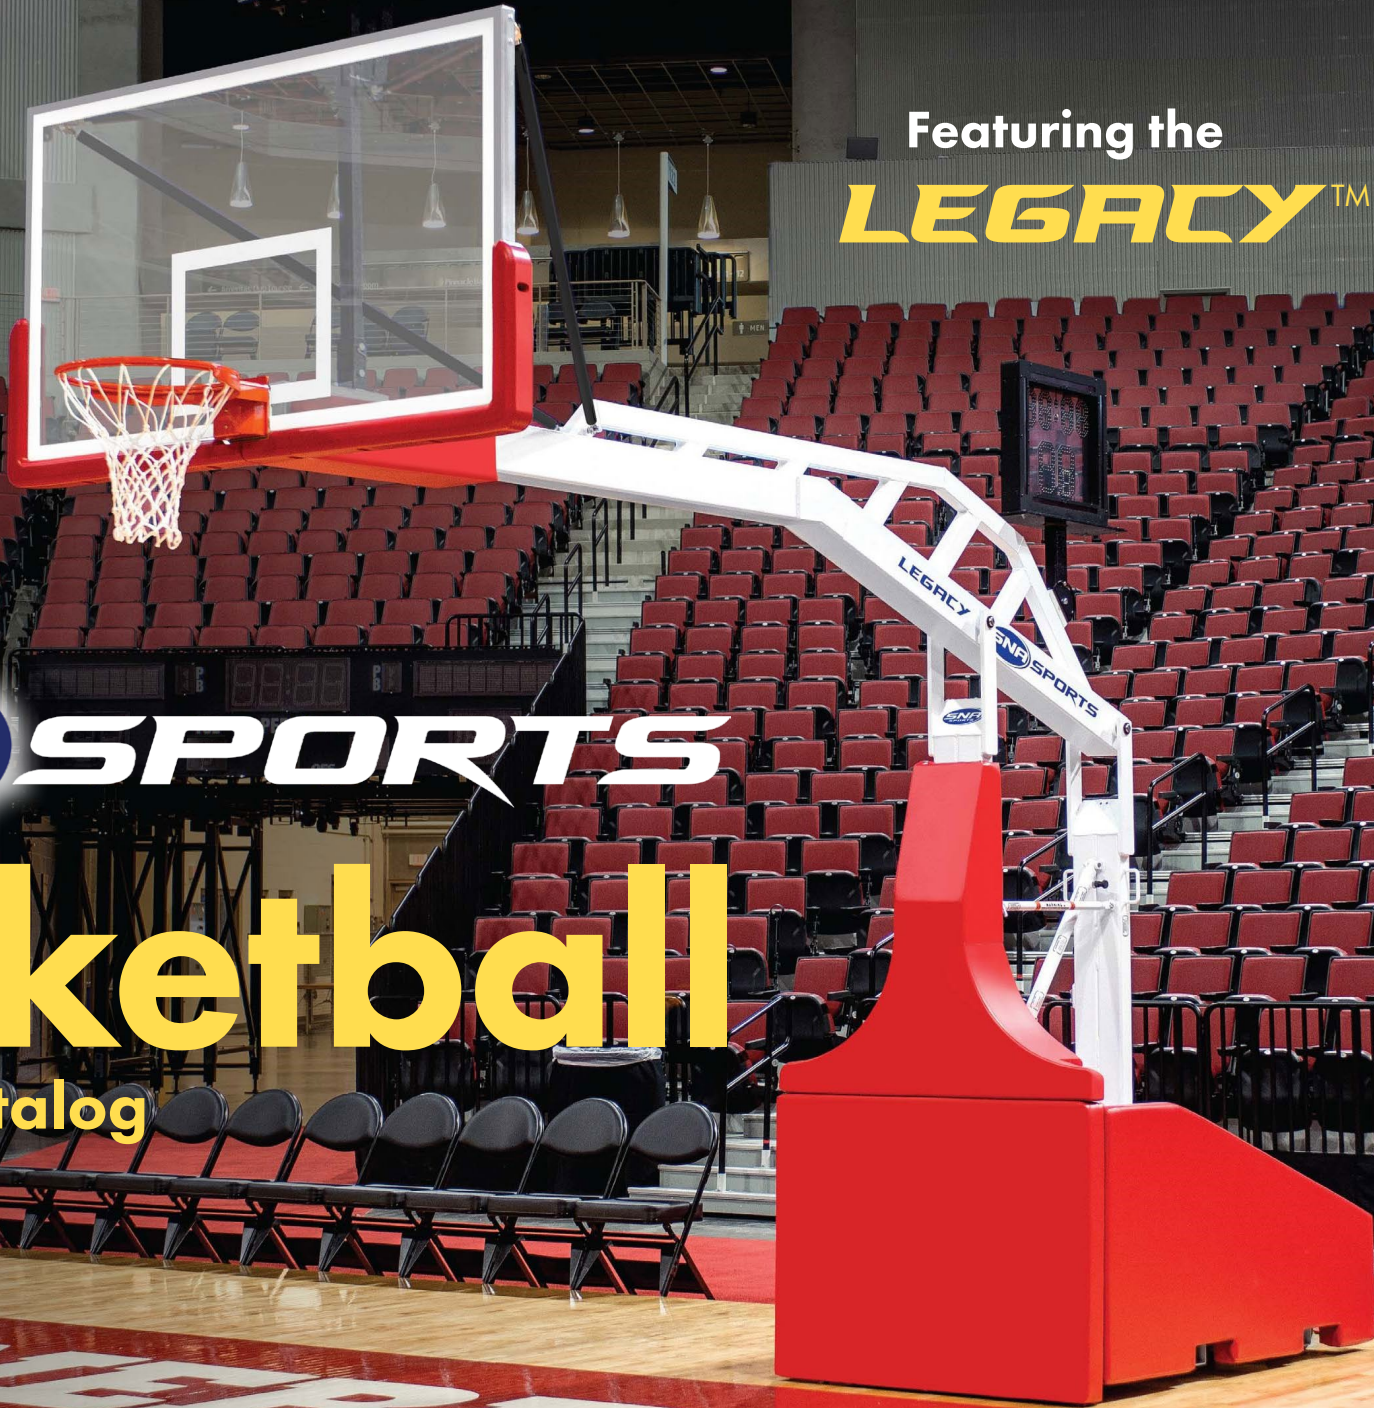

Better Equipment for a Better Game™

Featuring the
LEGACY™

SNA SPORTS

Basketball

Portables Catalog

SNAsportsgroup.com • Call: 1-800-823-0182