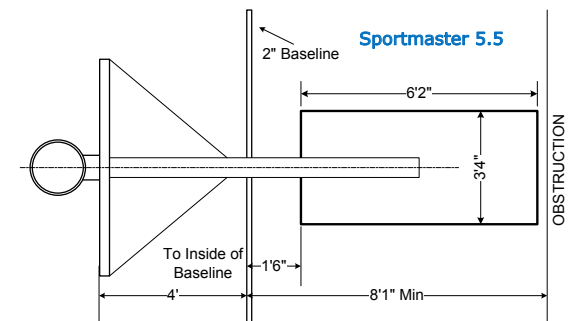

Sportmaster™ 5.5

With a 5'6" clearance space and heavy-duty base, the Sportmaster 5.5 is an excellent multi-purpose goal for collegiate or high school practice or as a competition system for clubs, churches, clinics, and recreational leagues. It features a 42" x 72" direct-mount unbreakable glass backboard, a ReAction™ adjustable tension breakaway rim, spring-assisted setup, front locator pins and a ratchet-operated pedestal floor-mount system. Impact padding available in 16 standard colors.

Safety Zone:

Clearance space of 5'6" from the backboard to the front of the impact area.

Space Requirements

Sportmaster 5.5 requires a minimum of 8'1" from the baseline to the nearest wall, bleachers or obstruction. (Add 2-3" if rear anchors are desired.) Storage dimensions are 6'6" high, 6'4" wide and 10'10" long.