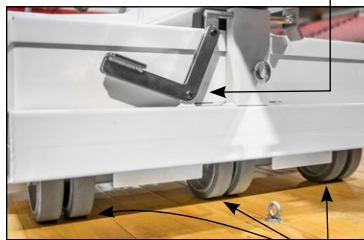

Automatic Lock Down mechanism

now with foot operated release to make raising the goal easier.

New Triple Double Casters

in the rear and Double Swivel Casters in the front provide easier mobility and minimize stress on wood floors. All 10 wheels are 8” diameter by 2” width.