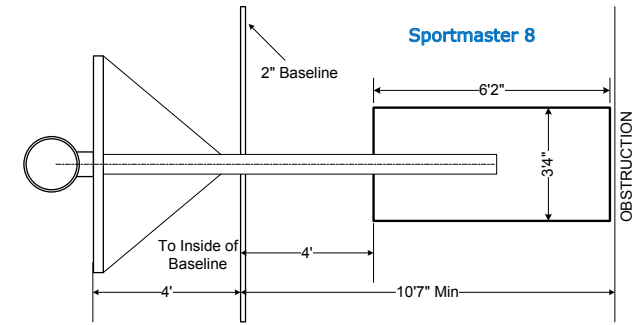

Safety Zone:

Clearance space of 8' from the backboard to the front of the impact area.

Space Requirements

Sportmaster 8 requires a minimum of 10'7" from the baseline to the nearest wall, bleachers or obstruction. (Add 2-3" if rear anchors are desired.) Storage dimensions are 6'6" high, 6'4" wide and 13'4" long.