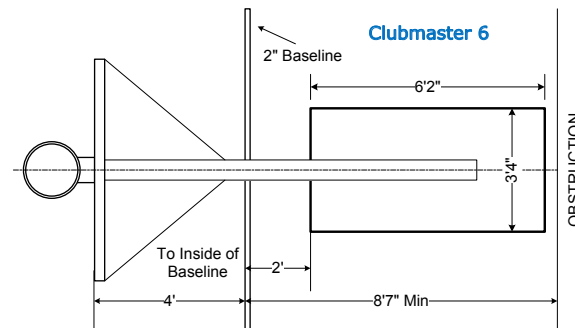

Clubmaster™ 6 (6' clearance space)
Model Number: **SNABBCM6US**

Space Requirements

Clubmaster 6 requires a minimum 8'7" from baseline to the nearest wall, bleachers or obstruction. (Add 2-3" if rear anchors are desired.) Storage dimensions are 6'8" high, 6'4" wide and 11' long.