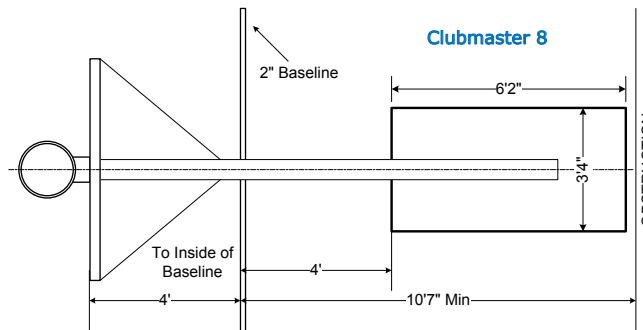

Clubmaster™ 8 (8' clearance space)
Model Number: **SNABBCM8US**

Space Requirements

Clubmaster 8 requires a minimum 10'7" from baseline to the nearest wall, bleachers or obstruction. (Add 2-3" if rear anchors are desired.) Storage dimensions are 6'8" high, 6'4" wide and 13' long.